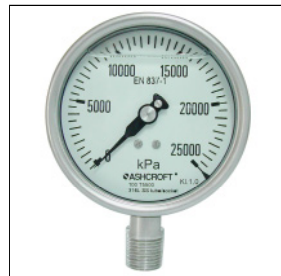

Photos are of Actual gauges on sale.

All gauges are ex-stock at the time of listing. Standard Terms & Conditions apply.
Payment on receipt of invoice prior to shipment of goods.

Delivery FOB Toongabbie using your freight account. Prices are current until sold and apply to above items only.